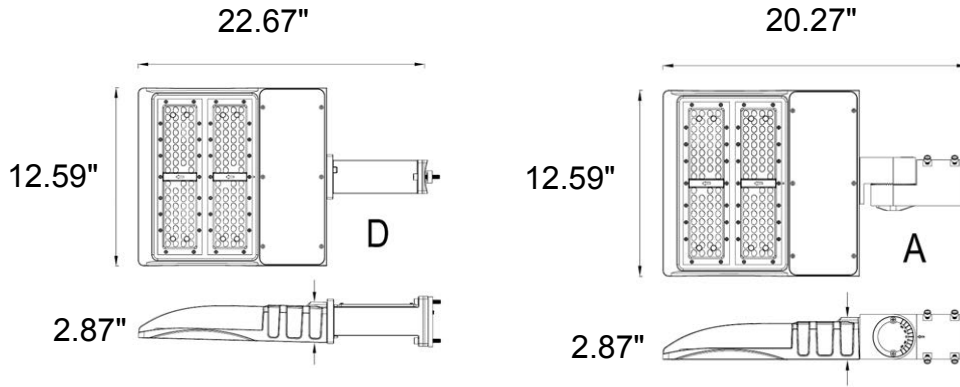

Features

- Dark Sky Compliant
- Instant on to full brightness, No flickering, No humming
- High efficacy at 130+ lumens per watt
- 7 year warranty
- Available 8000-40000 lumen packages
- Rated IP65
- Lower maintenance costs
- Matches Wall Pack WPSN Series
- Standard color is Black. (Other colors available - Dark Bronze/Silver)
- UL and DLC certified
- 150*85 Lens angle
- Workable Voltage 90-305V
- Optional light-controlled and surge protection function
- No UV or IR in the beam

D = Direct Mount A = Adjustable Knuckle Mount
480V Available

Dimension:

Reference # 61150

Photometric: